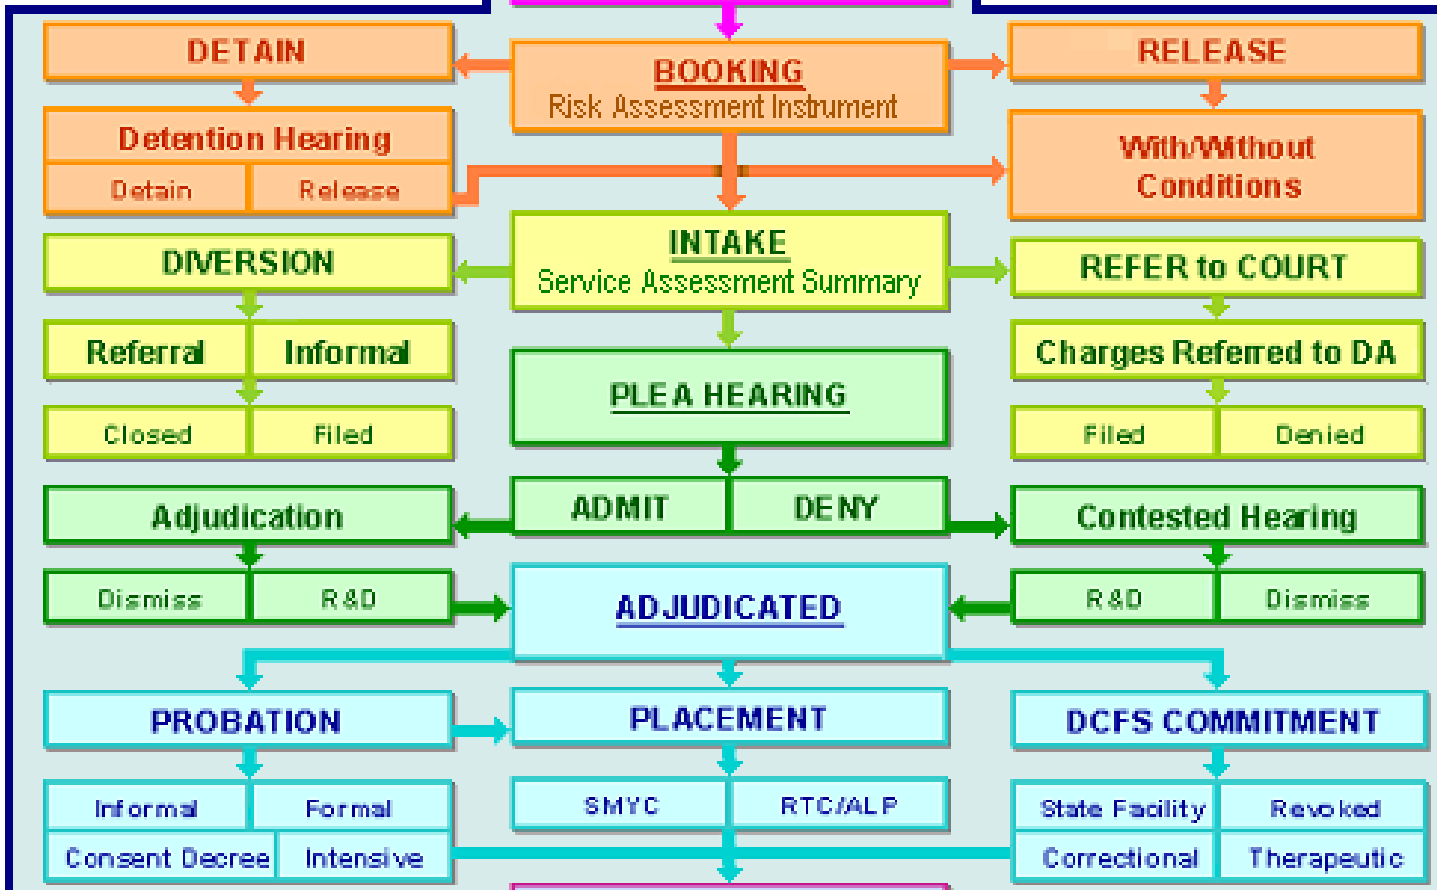

By the Numbers:

Case Processing in Clark Co.

FY '08-'09 Data

24,954 Arrests/Referrals

Boys	18,216	73%
Girls	6,738	27%
Black	6,738	27%
White	7,237	29%
Hispanic	9,732	39%
Other	1,248	5%

9,310 RAI's Conducted

Boys	7,262	78%
Girls	2,048	22%
Black	2,979	32%
White	2,421	26%
Hispanic	3,538	38%
Other	372	4%

Det - Avg. Daily Pop - 187.6

Boys	1588.7	85%
Girls	28.9	15%
Black	76.7	41%
White	39.4	21%
Hispanic	63.4	34%
Other	7.5	4%

DRRP - HM/GPS - 512

Boys	425	83%
Girls	87	17%
Black	159	31%
White	153	30%
Hispanic	174	34%
Other	26	5%

7,984 Petitions Filed

Boys	6,706	84%
Girls	1,278	16%
Black	3,114	39%
White	1,836	23%
Hispanic	2,794	35%
Other	240	3%

5,058 Cases Adjudicated

Boys	4,249	84%
Girls	809	16%
Black	1,622	32%
White	1,302	26%
Hispanic	1,913	38%
Other	202	4%

Prob Success Rate 95% - 2,121

Black	657	31%	Boys	
White	742	35%	Girls	
Hispanic	593	28%	Boys	
Other	129	6%	Girls	

TERMINATION
Termination Report

Positive	Negative

Recidivism Rate 5.1% - 1,248

Black	349	28%	Boys	
White	374	30%	Girls	
Hispanic	462	37%	Boys	
Other	62	5%	Girls	

Commitments/Placements

Boys	264	83%	576	82%
Girls	54	17%	147	18%
Black	118	37%	232	33%
White	70	22%	189	27%
Hispanic	114	36%	253	36%
Other	16	5%	28	4%