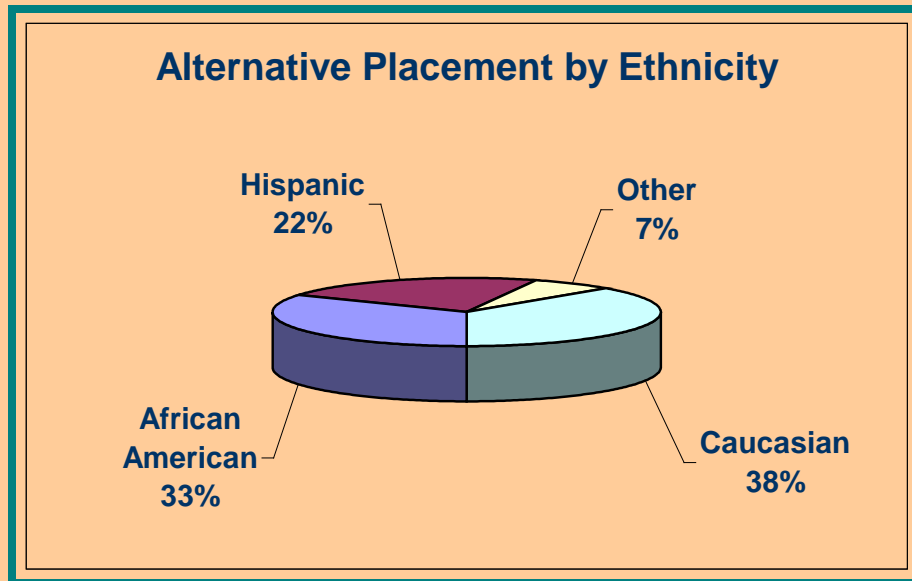

# D.J.J.S.

## Alternative Placements

African American = 82, Caucasian = 91, Hispanic = 55, Other = 17  
 Total in Placement = 245  
 (Figures reflect placements that began in 2007)

\*ALOS figures exclude non-coinciding placements