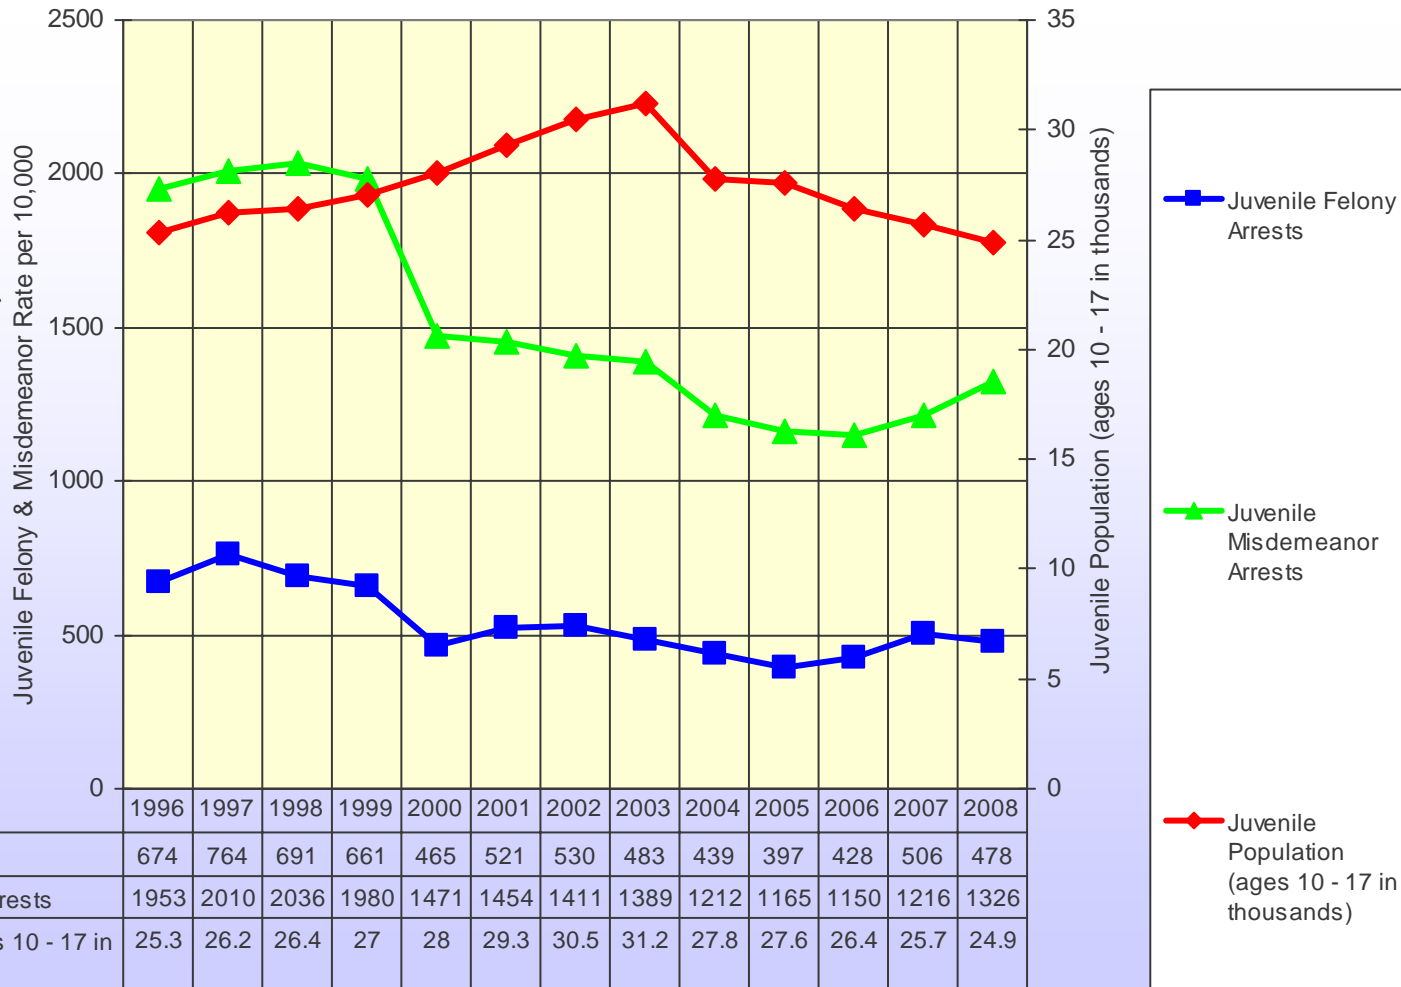

# Juvenile Arrest Trends in SANTA CRUZ COUNTY 1996 - 2008

-32%

+2%

-29%

Source: Department of Justice